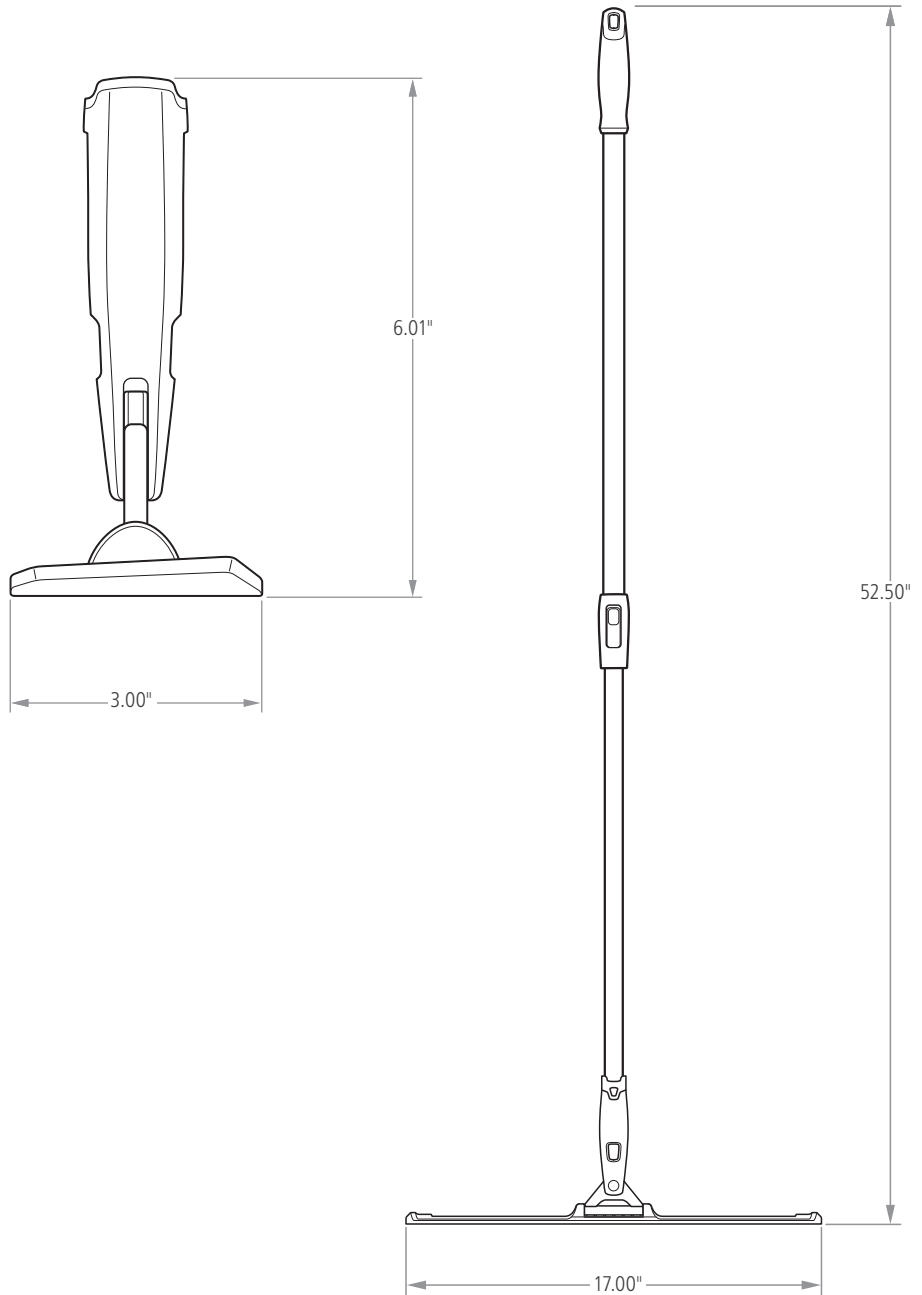

## Features and Benefits:

- Microfiber Frame easily connects to the Maximizer™ Quick Change Handle (sold separately)
- Frame accepts 18" Rubbermaid Commercial Products microfiber pads (sold separately)
- Flat profile easily slides under furniture and equipment
- Stores easily in Maximizer™ storage tray

### Unit Packaged Dimensions

SKU #	DESCRIPTION	COLOR	LENGTH IN	WIDTH IN	HEIGHT IN	WEIGHT LB	PACK SIZE
2018804	MAXIMIZER™ QUICK CHANGE MICROFIBER FRAME	BLACK	17.00	3.25	1.50	0.60	6
2018789	MAXIMIZER™ QUICK CHANGE EXTENSION HANDLE	YELLOW	35.50	1.75	1.63	0.84	12