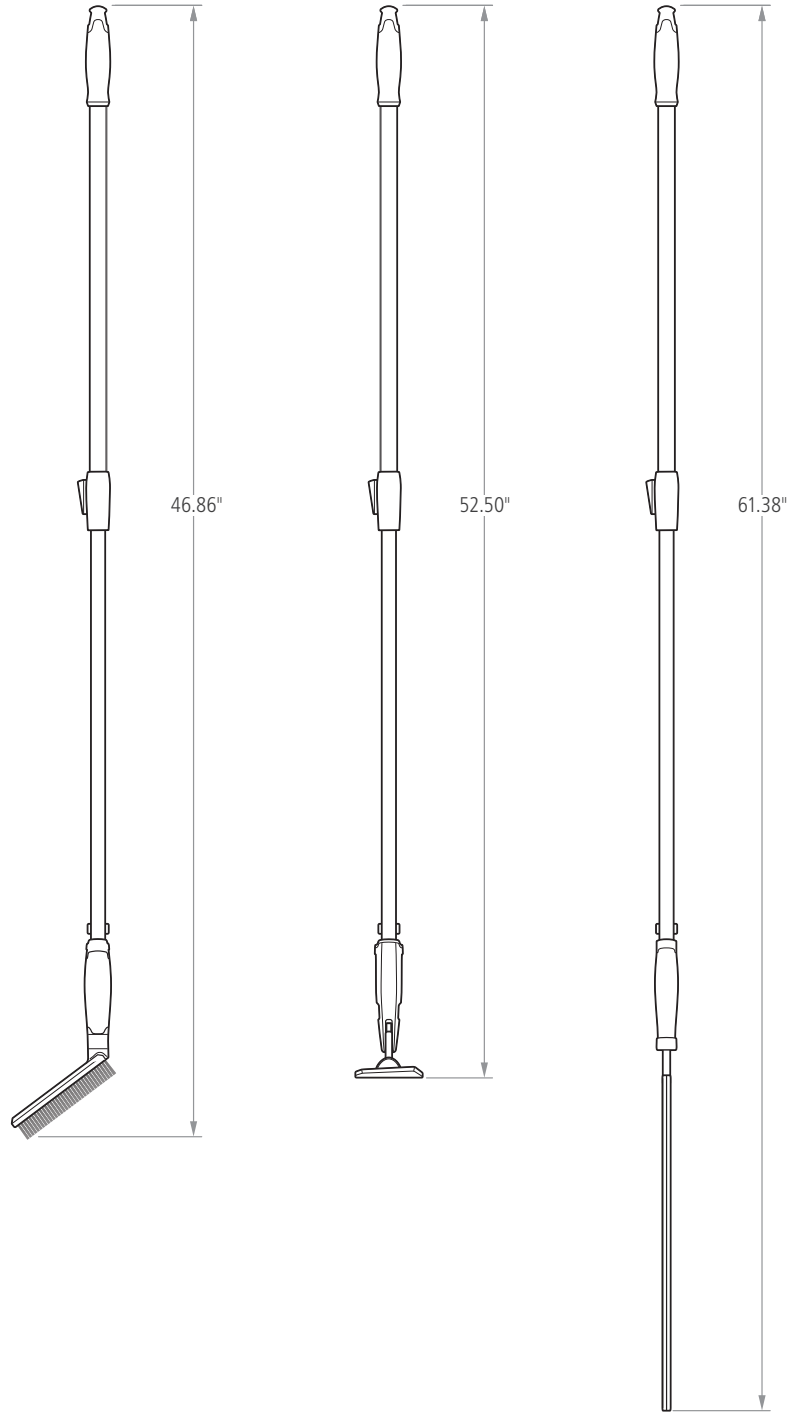

MAXIMIZER™

The new Maximizer™ cleaning tools from Rubbermaid Commercial Products help workers save time by reducing steps in a task, reducing the time of a step and reducing user effort. Engineered to last and designed to perform in a variety of common spaces, Maximizer™ cleaning tools deliver fast, consistent results shift after shift.

Features and Benefits:

- Kit includes the following:
 - Quick Change Extension Handle
 - Quick Change Scrub Brush
 - Quick Change Microfiber Frame
 - Quick Change Duster
- Attachments easily connect to the Maximizer™ Quick Change Handle
- Attachments store easily in Maximizer™ storage tray

QUICK CHANGE CLEANING KIT

Unit Packaged Dimensions

SKU #	DESCRIPTION	COLOR	LENGTH IN	WIDTH IN	HEIGHT IN	WEIGHT LB	PACK SIZE
2018805	MAXIMIZER™ QUICK CHANGE CLEANING KIT	BLACK	37.00	7.75	3.19	2.21	1