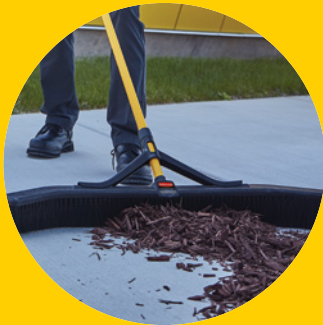

MAXIMIZER™

PUSH-TO-CENTER BROOM

ANGLED SIDES

The Maximizer™ Push-to-Center Broom is engineered with angled sides that capture more debris per stroke.*

*vs. standard Rubbermaid Commercial Products push brooms

IMPROVED DEBRIS

COLLECTION

The unique design creates a centralized debris pile for fast cleanup.

AVAILABLE IN FINE AND

MULTIPURPOSE BRISTLES

Durable polypropylene bristles can be used on smooth and rough surfaces, effectively sweeping dry and wet debris. PVC bristles remove fine dirt and debris on smooth, polished surfaces.