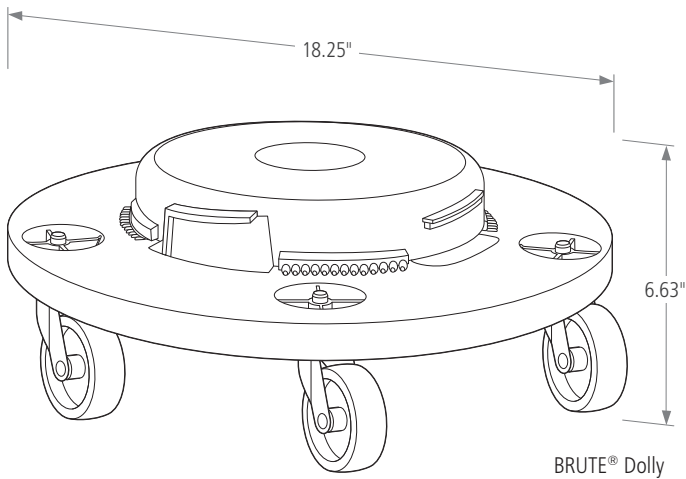

BRUTE® Dolly

BRUTE® DOLLIES

SKU #	DESCRIPTION	COLOR	FITS	LENGTH	WIDTH	HEIGHT	DIAMETER	PACK SIZE
				IN	IN	IN	IN	
FG264000BLA	BRUTE® DOLLY	BLACK	ALL	-	-	6.63	18.25	2
FG264043BLA	BRUTE® QUIET DOLLY	BLACK	ALL	-	-	6.63	18.25	2
FG264600BLA	BRUTE® TANDEM DOLLY	BLACK	ALL	45.00	20.25	8.00	-	1