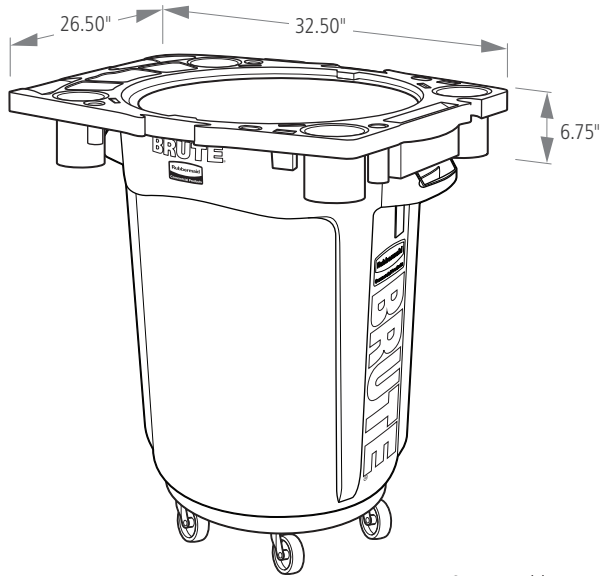

BRUTE® CADDIES

BRUTE® caddies are designed to improve productivity. Caddies make the BRUTE® container more versatile and efficient, making the toughest jobs easier.

Features and Benefits:

- The Caddy Bag is made of a heavy-duty vinyl material with elastic pockets that make on-board storage easy. The adjustable straps make installation and removal easy on 32- and 44-gallon BRUTE® containers
- The Rim Caddy has multiple storage compartments and hooks, along with liner retention bands to keep liners securely in place, and has snap-on tabs to hold the caddy in place

BRUTE® Caddy Bag

BRUTE® Rim Caddy

BRUTE® CADDIES

SKU #	DESCRIPTION	COLOR	FITS	LENGTH IN	WIDTH IN	HEIGHT IN	DIAMETER IN	PACK SIZE
FG264200YEL	BRUTE® CADDY BAG	YELLOW	32 AND 44 GALLON	–	–	20.50	20.00	6
1867533	EXECUTIVE BRUTE® CADDY BAG	BLACK	32 AND 44 GALLON	–	–	20.50	20.00	6
FG9W8700YEL	BRUTE® RIM CADDY	YELLOW	44 GALLON	32.50	26.50	6.75	–	1