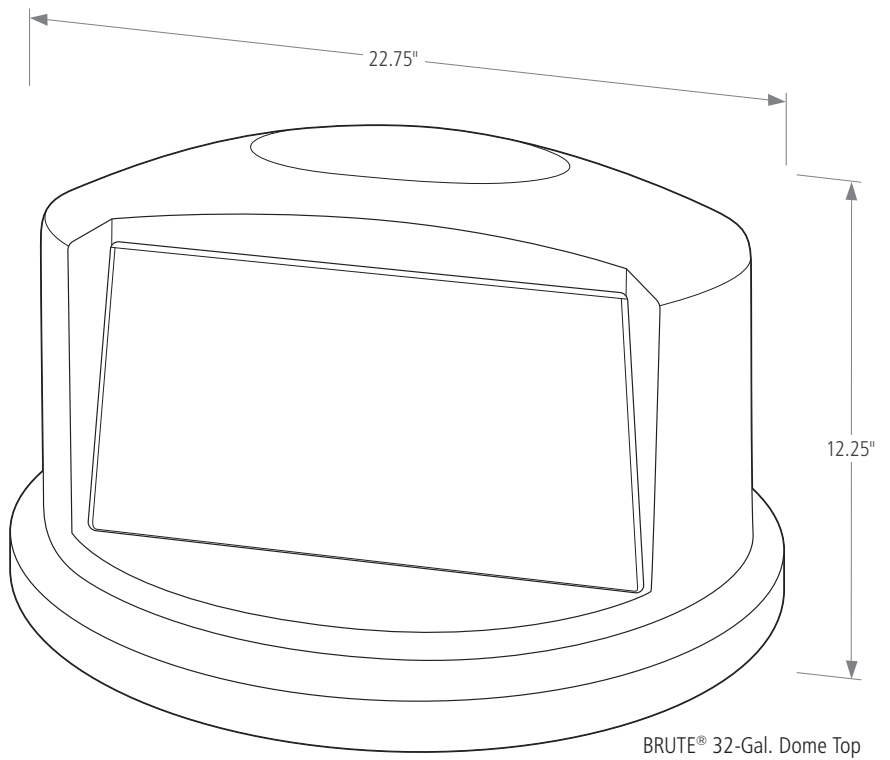

BRUTE® LIDS

BRUTE® lids are constructed with the highest quality material; a UV inhibitor ensures long life in even the most extreme commercial environments. Lids come in a variety of different styles, including self-draining lids, dome top lids, and funnel lids to meet any commercial need.

Features and Benefits:

- Self-draining lids have channels that prevent water from pooling, reducing still water buildup, and include ridges that enable stacking to provide space-efficient storage
- Dome top lids have a spring action door that allows for easy trash disposal while keeping odors and insects out
- Self-draining lids and dome top lids both have a snap-lock feature that ensures a secure fit
- Funnel top lids have a cut-out top that enables hands-free refuse disposal and a funnel design that conceals waste from public view