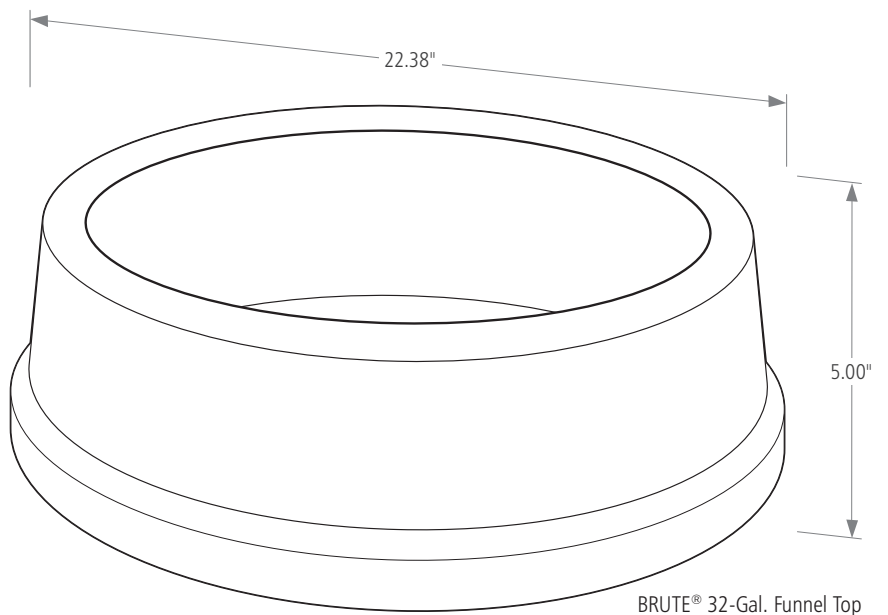

BRUTE® LIDS

BRUTE® lids are constructed with the highest quality material; a UV inhibitor ensures long life in even the most extreme commercial environments. Lids come in a variety of different styles, including self-draining lids, dome top lids, and funnel lids to meet any commercial need.

Features and Benefits:

- Self-draining lids have channels that prevent water from pooling, reducing still water buildup, and include ridges that enable stacking to provide space-efficient storage
- Dome top lids have a spring action door that allows for easy trash disposal while keeping odors and insects out
- Self-draining lids and dome top lids both have a snap-lock feature that ensures a secure fit
- Funnel top lids have a cut-out top that enables hands-free refuse disposal and a funnel design that conceals waste from public view