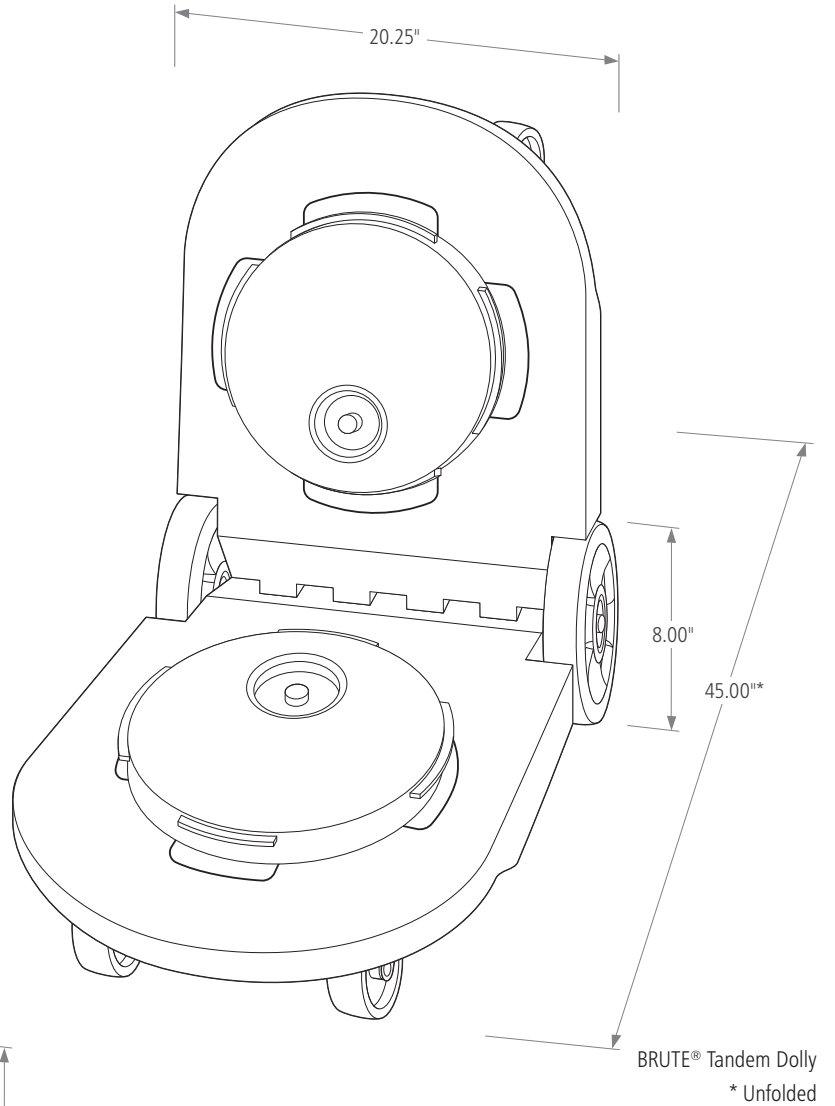

BRUTE® DOLLIES

BRUTE® dollies are designed to be durable, long-lasting, and are able to withstand the toughest commercial environments while simplifying everyday tasks.

Features and Benefits:

- Rugged casters help keep fully loaded BRUTE® containers stable, even on rough and uneven floors, and swivel smoothly for easy maneuvering
- Twist locks hold containers securely in place and unlock easily for unloading, allowing for easy transport
- Structural foam construction provides superior strength and durability

BRUTE® Tandem Dolly
* Unfolded