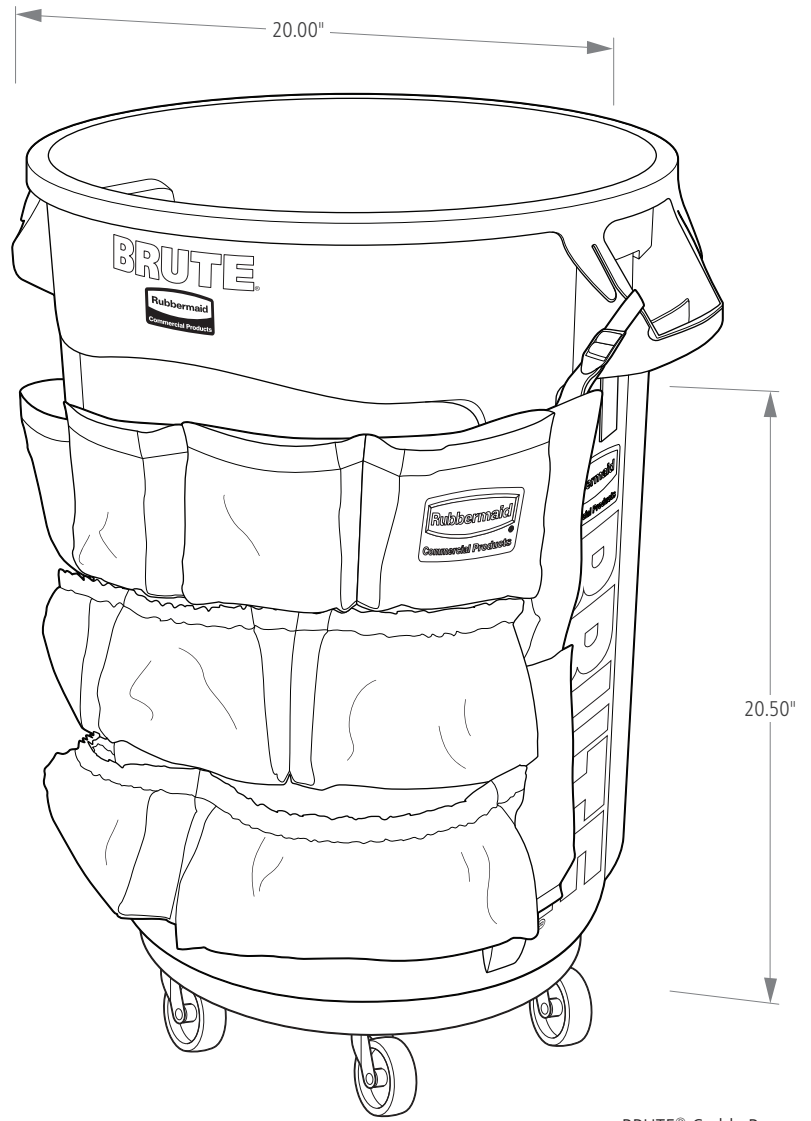

BRUTE® CONTAINERS

BRUTE® containers are guaranteed to never fade, warp, crack, or crush, with a proprietary design constructed with the highest quality material.

Features and Benefits:

- Venting channels make removing liners up to 50% easier, improving productivity and reducing the risk of injury
- Commercial-grade construction guaranteed to never fade, warp, crack, or crush
- Bag cinches secure liners, allowing for knot-free liner changes. Tested to 200,000 cycles
- Contoured base handles improve grip and ergonomics, reducing strain and improving efficiency
- Rim with rib-strengthened design increases strength and resists crushing
- Rounded handles make lifting and moving easier
- Reinforced base is specifically engineered to be dragged over rough surfaces in tough environments

BRUTE® Tandem Dolly
* Unfolded

BRUTE® Dolly

BRUTE® DOLLIES

SKU #	DESCRIPTION	COLOR	FITS	LENGTH	WIDTH	HEIGHT	DIAMETER	PACK SIZE
				IN	IN	IN	IN	
FG264000BLA	BRUTE® DOLLY	BLACK	ALL	-	-	6.63	18.25	2
FG264043BLA	BRUTE® QUIET DOLLY	BLACK	ALL	-	-	6.63	18.25	2
FG264600BLA	BRUTE® TANDEM DOLLY	BLACK	ALL	45.00	20.25	8.00	-	1

BRUTE® CADDIES

BRUTE® caddies are designed to improve productivity. Caddies make the BRUTE® container more versatile and efficient, making the toughest jobs easier.

Features and Benefits:

- The Caddy Bag is made of a heavy-duty vinyl material with elastic pockets that make on-board storage easy. The adjustable straps make installation and removal easy on 32- and 44-gallon BRUTE® containers
- The Rim Caddy has multiple storage compartments and hooks, along with liner retention bands to keep liners securely in place, and has snap-on tabs to hold the caddy in place